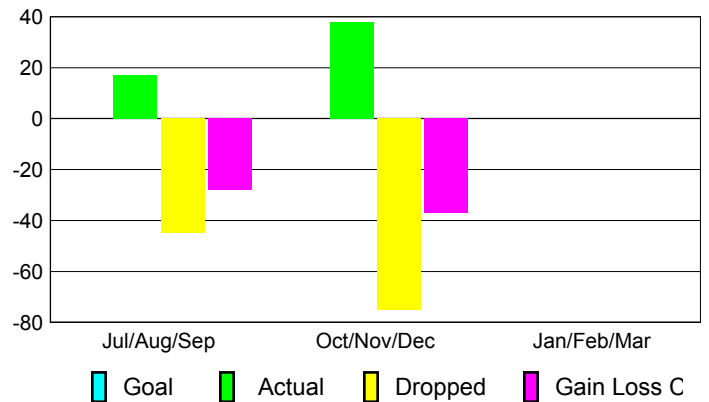

**Club Results 2012-2013**

Goal, New, Dropped, Gain/Loss

**Comparison of Club Gain/Loss**

Current Year Compared to the Previous Year

**YTD Status Quo Clubs 2012-2013**

Status Quo Clubs Compared to Status Quo Members

**MEMBERSHIP**

Membership Results  
2012-2013

Membership  
2011-2012

Month	Net Memb Goal	Actual New Memb	Actual Dropped Memb	Gain/Loss of Memb	Gain/Loss of Memb
Jul/Aug/Sep	0	17	-45	-28	-11
Oct/Nov/Dec	0	38	-75	-37	2
Jan/Feb/Mar	0				130
<b>Totals</b>	<b>0</b>	<b>55</b>	<b>-120</b>	<b>-65</b>	<b>121</b>

**Membership Results 2012-2013**

Goal, New, Dropped, Gain/Loss

**Comparison of Membership Gain/Loss**

Current Year Compared to the Previous Year

**Gender Comparison 2012-2013**

Jul/Aug/Sep

Oct/Nov/Dec

Jan/Feb/Mar