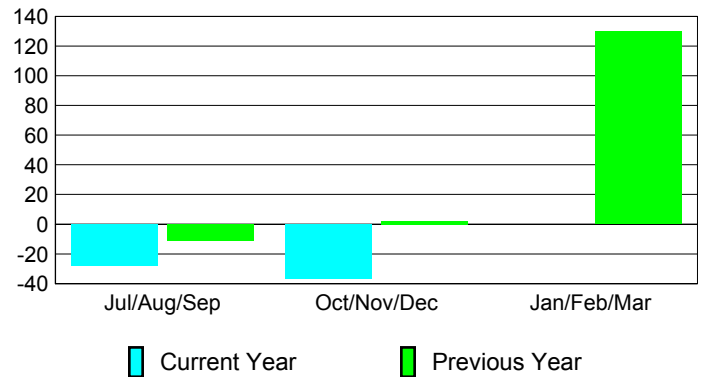

**Club Results 2012-2013**

Goal, New, Dropped, Gain/Loss

**Comparison of Club Gain/Loss**

Current Year Compared to the Previous Year

**YTD Status Quo Clubs 2012-2013**

Status Quo Clubs Compared to Status Quo Members

**MEMBERSHIP**

Membership Results  
2012-2013

Membership  
2011-2012

Month	Net Memb Goal	Actual New Memb	Actual Dropped Memb	Gain/Loss of Memb	Gain/Loss of Memb
Jul/Aug/Sep	0	17	-45	-28	-11
Oct/Nov/Dec	0	38	-75	-37	2
Jan/Feb/Mar	0				130
<b>Totals</b>	<b>0</b>	<b>55</b>	<b>-120</b>	<b>-65</b>	<b>121</b>

**Membership Results 2012-2013**

Goal, New, Dropped, Gain/Loss

**Comparison of Membership Gain/Loss**

Current Year Compared to the Previous Year

**Gender Comparison 2012-2013**

Jul/Aug/Sep

Oct/Nov/Dec

Jan/Feb/Mar